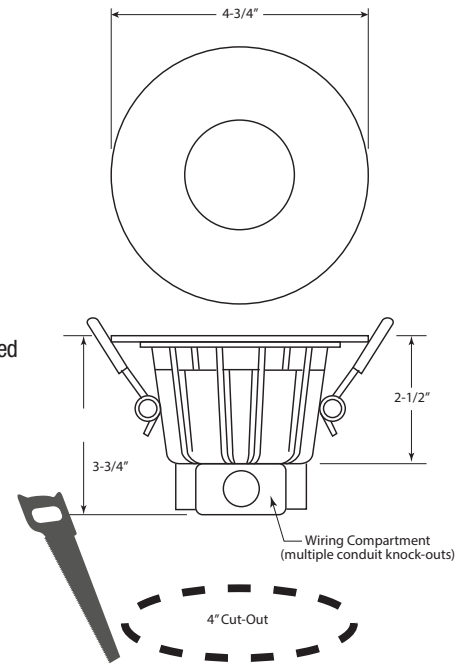

LABEL

- ETL
- WARRANTY
- 5 year warranty