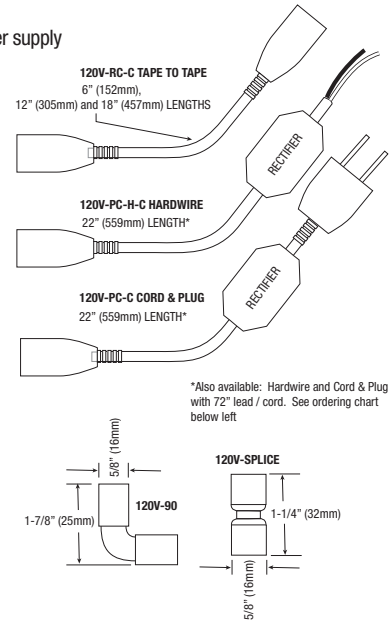

PRODUCT DESCRIPTION

A wet location flexible 120V plug-in LED linear ribbon in red, green, amber and blue for seasonal or themed architectural coves, indoor steps, bannisters, exterior recesses and other constructs where even, energy saving LED illumination is specified. Available in a 164 ft. reel. 5 year warranty. Do not submerge.

Custom cuts available - see page 2.

PROJECT	TYPE
CATALOG NUMBER (FOR CUSTOM LENGTHS, PLEASE SEE ORDERING EXAMPLE BELOW)	

FEATURES

- 120VDC operation that does not require a remote power supply
- Wet location - IP67
- Utilizes high output 5050 diodes
- Diodes mounted to flexible copper buss
- Tape encased in water resistant clear poly flexible sheath
- Dimmable with electronic dimmers
- 164' reel
- Available with connectors and end caps
- Field cuttable every 20" - see install video at www.gmlighting.net
- Maximum run: 164 feet
- Uses mounting clips or channel

ELECTRICAL

- 120VDC
- Only 2.6W per foot
- Red, Blue, Green or Amber
- Rated LED life: 50,000 hrs.

LABEL

- ETL • IP67
- Conforms to UL94V-0, UL746C F(1)

WARRANTY

- 5 year warranty

DIAGRAM

ORDERING INFORMATION

Catalog No.	Length	LED Wattage	Color	LED Life
GM-120VHO164-RD	164 FT.	2.6W / FT.	RED	50,000 hrs.
GM-120VHO164-GR	164 FT.	2.6W / FT.	GREEN	50,000 hrs.
GM-120VHO164-AM	164 FT.	2.6W / FT.	AMBER	50,000 hrs.
GM-120VHO164-BL	164 FT.	2.6W / FT.	BLUE	50,000 hrs.

CONNECTORS AND MOUNTING CHANNELS