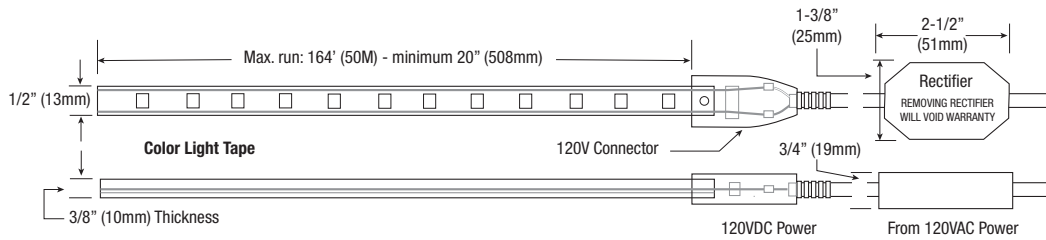

DIAGRAM

ORDERING INFORMATION

Catalog No.	Length	LED Wattage	Color	LED Life
GM-120VHO164-RD	164 FT.	2.6W / FT.	RED	50,000 hrs.
GM-120VHO164-GR	164 FT.	2.6W / FT.	GREEN	50,000 hrs.
GM-120VHO164-AM	164 FT.	2.6W / FT.	AMBER	50,000 hrs.
GM-120VHO164-BL	164 FT.	2.6W / FT.	BLUE	50,000 hrs.

CONNECTORS AND MOUNTING CHANNELS

Catalog No.	Description
120V-PC-C	22" PWR CONNECTOR W/ POLARIZED FUSED PLUG
120V-PC-C-6'	6-FT. PWR CONNECTOR W/ POLARIZED FUSED PLUG
120V-PC-H-C	22" HARDWIRE POWER CONNECTOR
120V-PC-H-C-6'	6-FT. HARDWIRE POWER CONNECTOR
120V-RC-C	6" TAPE TO TAPE CONNECTOR WITH PINS
120V-RC-C-12	12" TAPE TO TAPE CONNECTOR WITH PINS
120V-RC-1C-18	18" TAPE TO TAPE CONNECTOR WITH PINS
120V-SPLICE	TAPE TO TAPE CONNECTOR WITH PINS
120V-90	90° TAPE TO TAPE CONNECTOR
120V-EC-C	END CAPS, BAG OF 10
120V-MC	MOUNTING CLIPS, BAG OF 10 (1 per foot min.)

Catalog No.	Description
120V-CHL-C	39" ALUMINUM MOUNTING CHANNEL - NO LENS
120V-CHL-P-C	39" PLASTIC MOUNTING CHANNEL - NO LENS

ORDERING A CUSTOM LENGTH

Line Brite Linear LED can be ordered in custom lengths from 20" to 163'-4" (1960"). To specify a custom length, simply add that length in inches (in multiples of 20 only) as a suffix to the Catalog No. See page two. **EVERY CUSTOM CUT COMES COMPLETE WITH CORD AND RECTIFIER, WHICH ADDS AN ADDITIONAL 22".**

EXAMPLE:

To order a custom 98'-4" length of Blue Line Brite, please specify: **GM-120VHO164-BL-1180**

SEE NEXT PAGE FOR AVAILABLE CUSTOM LENGTHS