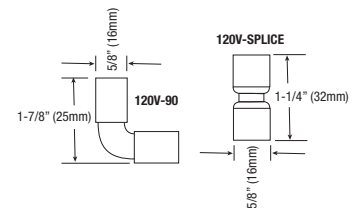

*Also available: Hardwire and Cord & Plug with 72" lead / cord. See ordering chart below left

DIAGRAM

ORDERING INFORMATION

Catalog No.	Length	LED Wattage	Lumens per Foot	Color Temp.*	CRI	LED Life
GM-120VHO164-30	164 FT.	2.6W / FT.	270	3000K	90+	50,000 hrs.
GM-120VHO164-40	164 FT.	2.6W / FT.	293	4000K	90+	50,000 hrs.

Catalog No.	Description
120V-CHL	39" ALUMINUM MOUNTING CHANNEL - NO LENS
120V-CHL-P	39" PLASTIC MOUNTING CHANNEL - NO LENS

ORDERING A CUSTOM LENGTH

Line Brite Linear LED can be ordered in custom lengths from 20" to 163'-4" (1960"). To specify a custom length, simply add that length in inches (multiples of 20) as a suffix to the Catalog No. See page two.