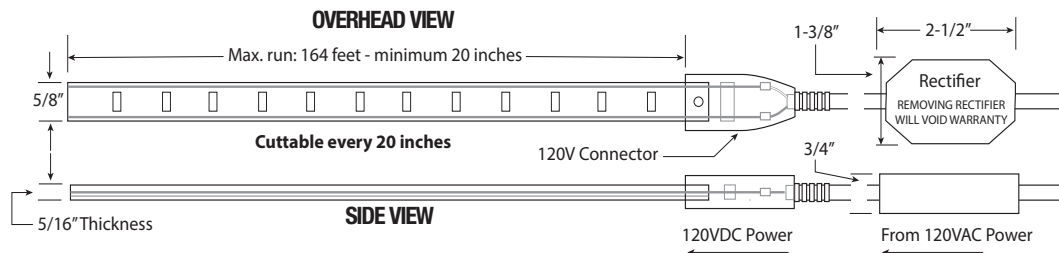

Custom cuts available - See page two.

PROJECT	TYPE
CATALOG NUMBER (FOR CUSTOM LENGTHS, PLEASE SEE ORDERING EXAMPLE BELOW)	

FEATURES

- 120VDC operation that does not require a remote power supply
- Wet location - IP67
- Utilizes high output 90+CRI 5630 diodes
- Diodes mounted to flexible copper buss
- Tape encased in water resistant clear poly flexible sheath
- Dimmable with electronic dimmers • 164' reel
- Available with connectors and end caps
- Field cuttable every 20" - see install video at www.gmlighting.net
- Maximum run: 164 feet
- Uses mounting clips or channel

*Also available: Hardwire and Cord & Plug with 72" lead / cord. See ordering chart below left

DIAGRAM

ORDERING INFORMATION

Catalog No.	Length	LED Wattage	Lumens per Foot	Color Temp.*	CRI	LED Life
GM-120VHO164-30	164 FT.	2.6W / FT.	270	3000K	90+	50,000 hrs.
GM-120VHO164-40	164 FT.	2.6W / FT.	293	4000K	90+	50,000 hrs.

* Kelvin temperature (color) ± 200K

CONNECTORS AND MOUNTING CHANNELS

Catalog No.	Description
120V-PC	22" PWR CONNECTOR W/ POLARIZED FUSED PLUG
120V-PC-6'	6-FT. PWR CONNECTOR W/ POLARIZED FUSED PLUG
120V-PC-H	22" HARDWIRE POWER CONNECTOR
120V-PC-H-6'	6-FT. HARDWIRE POWER CONNECTOR
120V-RC	6" TAPE TO RBBON CONNECTOR WITH PINS
120V-RC-12	12" TAPE TO TAPE CONNECTOR WITH PINS
120V-RC-18	18" TAPE TO TAPE CONNECTOR WITH PINS
120-SPLICE	TAPE TO TAPE CONNECTOR WITH PINS
120V-90	90° TAPE TO TAPE CONNECTOR
120V-EC	END CAPS, BAG OF 10
120V-MC	MOUNTING CLIPS, BAG OF 10 (1 per foot min.)

Catalog No.	Description
120V-CHL	39" ALUMINUM MOUNTING CHANNEL - NO LENS
120V-CHL-P	39" PLASTIC MOUNTING CHANNEL - NO LENS

ORDERING A CUSTOM LENGTH

Line Brite Linear LED can be ordered in custom lengths from 20" to 163'-4" (1960"). To specify a custom length, simply add that length in inches (multiples of 20) as a suffix to the Catalog No. See page two.