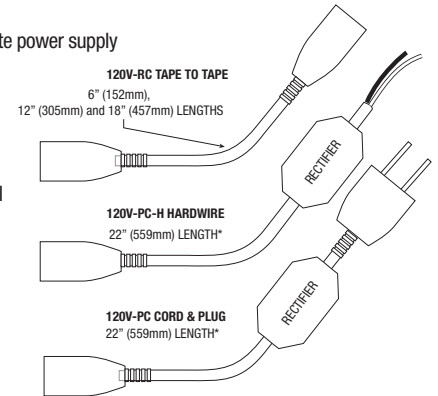

Custom cuts available - See page two.

PROJECT	TYPE
CATALOG NUMBER (FOR CUSTOM LENGTHS, PLEASE SEE ORDERING EXAMPLE BELOW)	

FEATURES

- 120VDC operation that does not require a remote power supply
- Wet location - IP67
- Utilizes high output 90+CRI 5630 diodes
- Diodes mounted to flexible copper buss
- Tape encased in water resistant clear poly flexible sheath
- Dimmable with electronic dimmers • 164' reel
- Available with connectors and end caps
- Field cuttable every 20" - see install video at www.gmlighting.net
- Maximum run: 164 feet
- Uses mounting clips or channel

*Also available: Hardwire and Cord & Plug with 72" lead / cord. See ordering chart below left

DIAGRAM

ORDERING INFORMATION

Catalog No.	Length	LED Wattage	Lumens per Foot	Color Temp.*	CRI	LED Life
GM-120VHO164-30	164 FT.	2.6W / FT.	270	3000K	90+	50,000 hrs.
GM-120VHO164-40	164 FT.	2.6W / FT.	293	4000K	90+	50,000 hrs.

* Kelvin temperature (color) ± 200K

CONNECTORS AND MOUNTING CHANNELS

Catalog No.	Description
120V-PC	22" PWR CONNECTOR W/ POLARIZED FUSED PLUG
120V-PC-6'	6-FT. PWR CONNECTOR W/ POLARIZED FUSED PLUG
120V-PC-H	22" HARDWIRE POWER CONNECTOR
120V-PC-H-6'	6-FT. HARDWIRE POWER CONNECTOR
120V-RC	6" TAPE TO RBBON CONNECTOR WITH PINS
120V-RC-12	12" TAPE TO TAPE CONNECTOR WITH PINS
120V-RC-18	18" TAPE TO TAPE CONNECTOR WITH PINS
120-SPLICE	TAPE TO TAPE CONNECTOR WITH PINS
120V-90	90° TAPE TO TAPE CONNECTOR
120V-EC	END CAPS, BAG OF 10
120V-MC	MOUNTING CLIPS, BAG OF 10 (1 per foot min.)

Catalog No.	Description
120V-CHL	39" ALUMINUM MOUNTING CHANNEL - NO LENS
120V-CHL-P	39" PLASTIC MOUNTING CHANNEL - NO LENS

ORDERING A CUSTOM LENGTH

Line Brite Linear LED can be ordered in custom lengths from 20" to 163'-4" (1960"). To specify a custom length, simply add that length in inches (multiples of 20) as a suffix to the Catalog No. See page two.