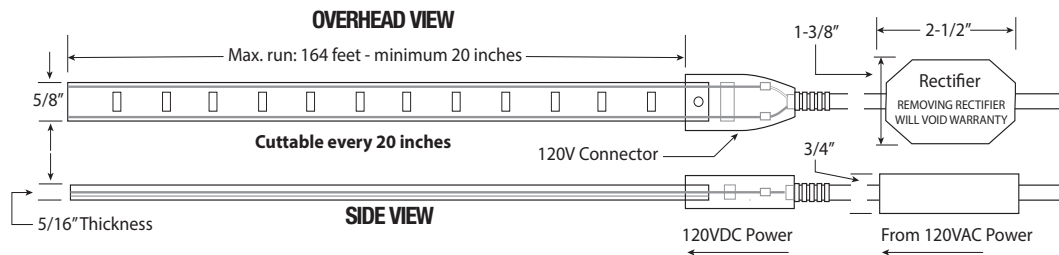

Custom cuts available - See page two.

PROJECT	TYPE
CATALOG NUMBER (FOR CUSTOM LENGTHS, PLEASE SEE ORDERING EXAMPLE BELOW)	

FEATURES

- 120VDC operation that does not require a remote power supply
- Wet location - IP67
- Utilizes high output 90+CRI 5630 diodes
- Diodes mounted to flexible copper buss
- Tape encased in water resistant clear poly flexible sheath
- Dimmable with electronic dimmers • 164' reel
- Available with connectors and end caps
- Field cuttable every 20" - see install video at www.gmlighting.net
- Maximum run: 164 feet
- Uses mounting clips or channel

ELECTRICAL

- 120VDC
- Only 2.6W per foot
- 3000K or 4000K
- Up to 293 lumens per foot
- 90+ CRI
- Rated LED life: 50,000 hrs.

LABEL

- ETL
- IP67
- Conforms to UL94V-0, UL746C F(1)

WARRANTY

- 5 year warranty

*Also available: Hardwire and Cord & Plug with 72" lead / cord. See ordering chart below left

DIAGRAM

ORDERING INFORMATION

Catalog No.	Length	LED Wattage	Lumens per Foot	Color Temp.*	CRI	LED Life
GM-120VHO164-30	164 FT.	2.6W / FT.	270	3000K	90+	50,000 hrs.
GM-120VHO164-40	164 FT.	2.6W / FT.	293	4000K	90+	50,000 hrs.

Catalog No.	Description
120V-CHL	39" ALUMINUM MOUNTING CHANNEL - NO LENS
120V-CHL-P	39" PLASTIC MOUNTING CHANNEL - NO LENS

ORDERING A CUSTOM LENGTH

Line Brite Linear LED can be ordered in custom lengths from 20" to 163'-4" (1960"). To specify a custom length, simply add that length in inches (multiples of 20) as a suffix to the Catalog No. See page two.