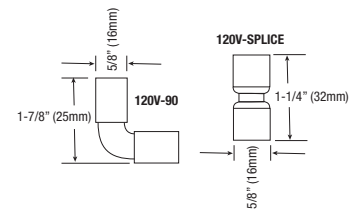

*Also available: Hardwire and Cord & Plug with 72" lead / cord. See ordering chart below left

DIAGRAM

ORDERING INFORMATION

Catalog No.	Length	LED Wattage	Lumens per Foot	Color Temp.*	CRI	LED Life
GM-120VHO164-30	164 FT.	2.6W / FT.	270	3000K	90+	50,000 hrs.
GM-120VHO164-40	164 FT.	2.6W / FT.	293	4000K	90+	50,000 hrs.

Catalog No.	Description
120V-CHL	39" ALUMINUM MOUNTING CHANNEL - NO LENS
120V-CHL-P	39" PLASTIC MOUNTING CHANNEL - NO LENS

ORDERING A CUSTOM LENGTH

Line Brite Linear LED can be ordered in custom lengths from 20" to 163'-4" (1960"). To specify a custom length, simply add that length in inches (multiples of 20) as a suffix to the Catalog No. See page two.