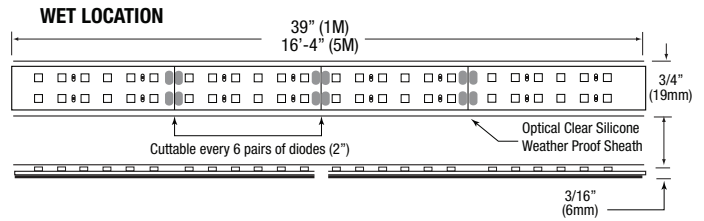

RGBW CONTROLLER

Cat. No.	Description

RGBW-RWC RGB controller with battery powered remote, battery included

RGBW CONNECTORS

Cat. No.	Description

RGBW-RTR-EZ-1 EZ connector
RGBW-RTR-EZ-3 3" EZ tape to tape connector
RGBW-RTR-EZ-12 12" EZ tape to tape connector

Cat. No.	Description

RGBW-RTR-EZ-24 24" EZ tape to tape connector
RGBW-RTR-EZ-36 36" EZ tape to tape connector
RGBW-RTR-EZ-60 60" EZ tape to tape connector
RGBW-RPS-EZ-60 60" EZ tape to controller connector