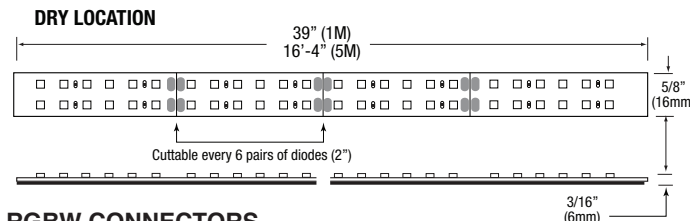

Custom lengths available - consult factory

PROJECT	TYPE
CATALOG NUMBER	

KEY FEATURES

- Flexible RGB LED tape with true white 3000K that is cuttable in the field (cuttable every 4" / 102mm).
- Create dazzling, colorful linear displays and moods
- EZ connectors available for dry location
- Shipped in anti-static packaging.
- Available in 39" (1M - wet only) and 16'-4" (5M) reels.

- GM Lighting manufactures lensed architectural mounting channels in a wide array of configurations. Please see our website at gmlighting.net

ORDERING INFORMATION

Catalog No.	Location	Length	Wattage	Lumens	Mounting Channels
ESR1-RGBW-24V-30	DRY	39" (1M)	6W / ft.	N/A	LED-CHL-XD LED-CHL-XD-F LED-CHL-W LED-CHL-45-1200
ESR5-RGBW-24V-30	DRY	16'-4" (5M)	6W / ft.	N/A	
ESR1WP-RGBW-24V-30	WET	39" (1M)	4W / ft.	N/A	
ESR5WP-RGBW-24V-30	WET	16'-4" (5M)	4W / ft.	N/A	

RGBW CONTROLLER

Cat. No.	Description
----------	-------------

RGBW-RWC RGB controller with battery powered remote, battery included

RGBW CONNECTORS

Cat. No.	Description
----------	-------------

RGBW-RTR-EZ-1 EZ connector
RGBW-RTR-EZ-3 3" EZ tape to tape connector
RGBW-RTR-EZ-12 12" EZ tape to tape connector