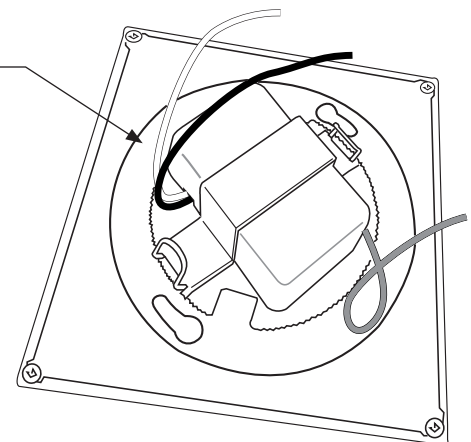

PRODUCT DESCRIPTION

A 120VAC damp location 4" or 6" LED square surface mount downlight with frosted lens that mounts directly to J-Box. Utilizes Edgelite technology for a clean, smooth light that is free of diode imaging or hot spots. The SQR series is perfect for all applications where modern styling and a "clean" light source is required.

PROJECT	TYPE
CATALOG NUMBER	

KEY FEATURES

- Edgelite technology enables clean, smooth and even light
- Mounts directly to J-box using adjustable keyhole slots and snap ring
- Position orientation enabled by slotted mounting ring
- Available in 4-15/16" square or 6-7/16" square
- Dimmable (see www.gmlighting.net)

SIDE VIEW

Slotted mounting ring enables precise positioning

FIXTURE ORDERING INFORMATION

Catalog No.	Dimensions	Wattage	Lumens	CRI	Color Temp.*
SQR4-30	4-15/16" SQ. x 1-1/2"H	10W	575	80+	3000K
SQR4-40	4-15/16" SQ. x 1-1/2"H	10W	625	80+	4000K
SQR6-30	7-7/16" SQ. x 1-1/2"H	15W	900	80+	3000K
SQR6-40	7-7/16" SQ. x 1-1/2"H	15W	950	80+	4000K

NOTE: Mounts to standard 4" J-Box. Mounting screws not provided.

* Kelvin temperature (color) ±200K

RETROFIT KIT FOR EXISTING RECESSED CANS

Catalog No.	Description
S4-RKT	RETROFIT KIT FOR SQR4 FIXTURE (SOLD SEPARATELY)
S6-RKT	RETROFIT KIT FOR SQR6 FIXTURE (SOLD SEPARATELY)