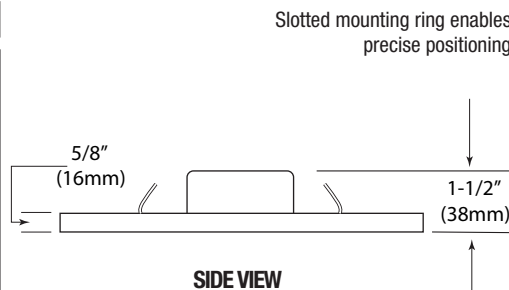

PROJECT	TYPE
CATALOG NUMBER	

KEY FEATURES

- Edgelite technology enables clean, smooth and even light
- Mounts directly to J-box using adjustable keyhole slots and snap ring
- Position orientation enabled by slotted mounting ring
- Available in 4-15/16" square or 6-7/16" square
- Dimmable (see www.gmlighting.net)

SIDE VIEW

Slotted mounting ring enables precise positioning

FIXTURE ORDERING INFORMATION

Catalog No.	Dimensions	Wattage	Lumens	CRI	Color Temp.*
SQR4-30	4-15/16" SQ. x 1-1/2"H	10W	575	80+	3000K
SQR4-40	4-15/16" SQ. x 1-1/2"H	10W	625	80+	4000K
SQR6-30	7-7/16" SQ. x 1-1/2"H	15W	900	80+	3000K
SQR6-40	7-7/16" SQ. x 1-1/2"H	15W	950	80+	4000K

NOTE: Mounts to standard 4" J-Box. Mounting screws not provided.

* Kelvin temperature (color) ±200K

RETROFIT KIT FOR EXISTING RECESSED CANS

Catalog No.	Description
S4-RKT	RETROFIT KIT FOR SQR4 FIXTURE (SOLD SEPARATELY)
S6-RKT	RETROFIT KIT FOR SQR6 FIXTURE (SOLD SEPARATELY)