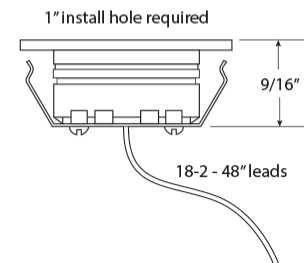

- ETL

WARRANTY

- 5 year warranty

PRODUCT ORDERING INFORMATION

Catalog No.	Dimensions	Wattage	Lumens	Color Temp.*	CRI	Finish
SPM-1-30K-WH	1-5/16" dia. x 9/16" depth	1.2W	70	3000K	80+	White
SPM-1-30K-B	1-5/16" dia. x 9/16" depth	1.2W	70	3000K	80+	Black
SPM-1-30K-BNK	1-5/16" dia. x 9/16" depth	1.2W	70	3000K	80+	Brushed Nickel
SPM-1-30K-BZ	1-5/16" dia. x 9/16" depth	1.2W	70	3000K	80+	Bronze
SPM-1-40K-WH	1-5/16" dia. x 9/16" depth	1.2W	80	4000K	80+	White
SPM-1-40K-B	1-5/16" dia. x 9/16" depth	1.2W	80	4000K	80+	Black
SPM-1-40K-BNK	1-5/16" dia. x 9/16" depth	1.2W	80	4000K	80+	Brushed Nickel
SPM-1-40K-BZ	1-5/16" dia. x 9/16" depth	1.2W	80	4000K	80+	Bronze