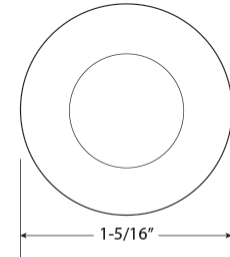

PRODUCT DESCRIPTION

A 1.3" (33mm) diameter mini recessed puck that packs an impressive 70 lumens (3000K) or 80 lumens (4000K) with 80+ CRI. Constructed of a high quality aluminum body with white PMMA polycarbonate diffuser lens for low glare. Available in White, Black, or Bronze trim.

- ETL

WARRANTY

- 5 year warranty

PRODUCT ORDERING INFORMATION

Catalog No.	Dimensions	Wattage	Lumens	Color Temp.*	CRI	Finish
SPM-1-30K-WH	1-5/16" dia. x 9/16" depth	1.2W	70	3000K	80+	White
SPM-1-30K-B	1-5/16" dia. x 9/16" depth	1.2W	70	3000K	80+	Black
SPM-1-30K-BNK	1-5/16" dia. x 9/16" depth	1.2W	70	3000K	80+	Brushed Nickel
SPM-1-30K-BZ	1-5/16" dia. x 9/16" depth	1.2W	70	3000K	80+	Bronze
SPM-1-40K-WH	1-5/16" dia. x 9/16" depth	1.2W	80	4000K	80+	White
SPM-1-40K-B	1-5/16" dia. x 9/16" depth	1.2W	80	4000K	80+	Black
SPM-1-40K-BNK	1-5/16" dia. x 9/16" depth	1.2W	80	4000K	80+	Brushed Nickel
SPM-1-40K-BZ	1-5/16" dia. x 9/16" depth	1.2W	80	4000K	80+	Bronze