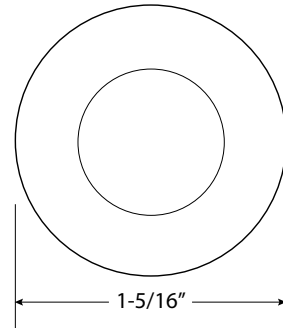

### PRODUCT DESCRIPTION

A 1-5/16" (33mm) diameter mini recessed puck that packs an impressive 70 lumens (3000K) or 80 lumens (4000K) with 80+ CRI. Constructed of a high quality aluminum body with white PMMA polycarbonate diffuser lens for low glare. Available in White, Black, Bronze and Brushed Nickel trim.

### LABEL

- ETL

### PRODUCT ORDERING INFORMATION

Catalog No.	Dimensions	Wattage	Lumens	Color Temp.*	CRI	Finish
SPM-1.0-30K-WH	1-5/16" dia. x 9/16" depth	1.2W	70	3000K	80+	White
SPM-1.0-30K-B	1-5/16" dia. x 9/16" depth	1.2W	70	3000K	80+	Black
SPM-1.0-30K-BZ	1-5/16" dia. x 9/16" depth	1.2W	70	3000K	80+	Bronze
SPM-1.0-30K-BNK	1-5/16" dia. x 9/16" depth	1.2W	70	3000K	80+	Brushed Nickel
SPM-1.0-40K-WH	1-5/16" dia. x 9/16" depth	1.2W	80	4000K	80+	White
SPM-1.0-40K-B	1-5/16" dia. x 9/16" depth	1.2W	80	4000K	80+	Black
SPM-1.0-40K-BZ	1-5/16" dia. x 9/16" depth	1.2W	80	4000K	80+	Bronze
SPM-1.0-40K-BNK	1-5/16" dia. x 9/16" depth	1.2W	80	4000K	80+	Brushed Nickel