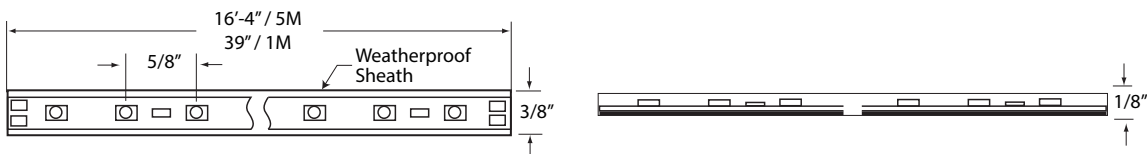

LABEL

- ETL

FIXTURE ORDERING INFORMATION

Catalog No.	Length	Wattage	Lumens	Color Temp.*
LTR60WP-27	39" / 1M	2.2W / ft.	152/ft.	2700K
LTR60WP-30	39" / 1M	.2.2W / ft.	195/ft.	3000K
LTR60WP-WW	39" / 1M	2.2W / ft.	198/ft.	3500K
LTR60WP-42	39" / 1M	2.2W / ft.	222/ft.	4200K
LTR300WP-27	16'-4" / 5M	2.2W / ft.	152/ft.	2700K
LTR300WP-30	16'-4" / 5M	2.2W / ft.	195/ft.	3000K
LTR300WP-WW	16'-4" / 5M	2.2W / ft.	198/ft.	3500K
LTR300WP-42	16'-4" / 5M	2.2W / ft.	222/ft.	4200K

NOTE: Each 39" reel includes: (1) female wet location ribbon to power supply connector (LTW-24-WP), 6 silicone mounting clips, 12 stainless steel screws, 2 silicone end caps, 1 male plug for plugging end of run and a tube of silicone sealant.

Each 16'-4" reel includes: (1) 24" female wet location ribbon to power supply connector (LTW-24-WP), 20 silicone mounting clips, 40 stainless steel screws, 2 silicone end caps, 1 male plug for plugging end of run and a tube of silicone sealant.

CONNECTOR ORDERING INFORMATION

Cat. No.	Description
LTCWP-12	12" flexible ribbon to ribbon connector
LTCWP-24	24" flexible ribbon to ribbon connector
LTCWP-36	36" flexible ribbon to ribbon connector
LTCWP-60	60" flexible ribbon to ribbon connector
LTW-24-WP	24" flexible ribbon to power supply connector
LTW-48-WP	48" flexible ribbon to power supply connector
LTW-60-WP	60" flexible ribbon to power supply connector
GMSB-W	Splice box - white 2"L x 1"W x 5/8"D
GMSB-B	Splice box - black 2"L x 1"W x 5/8"D

* Kelvin temperature (color) ±200K

POWER SUPPLIES: GM offers a complete line of power supplies. Please see our website at www.gmlighting.net

PHOTOMETRICS: Photometric reports and .ies files are available. Please consult product page on website at www.gmlighting.net