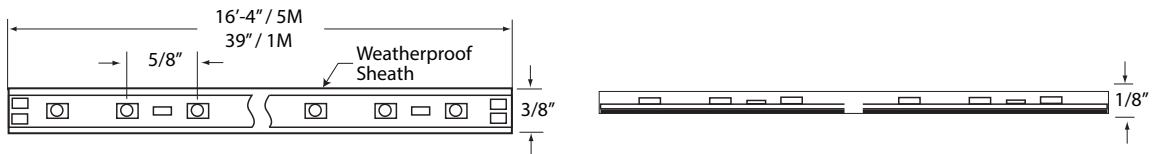

PROJECT	TYPE
CATALOG NUMBER	

KEY FEATURES

- Flexible wet location LED ribbon that is cuttable in the field (cuttable every 3 diodes or 2" / 51mm)
- Fully surrounded in moisture resistant acrylic linear sheath (do not submerge)
- Flexible ribbon to ribbon and ribbon to power supply connectors available (see below)
- Mounts with 3M double stick tape (attached) or mounting channels
- Dimmable. For a complete list of applicable dimmers, please consult product page on website
- Class 2. Maximum run on a given lead is 32'
- Comes with mounting clips, silicone sealant and end caps
- Shipped in anti-static packaging. • Available in 39" (1M) and 16'-4" (5M) reels

CERTIFICATION - WARRANTY

- ETL • 5 year warranty

FIXTURE ORDERING INFORMATION

Catalog No.	Length	Wattage	Total Amps	Lumens	Color Temp.*
LTR60WP-S0-27	39" / 1M	.08W (1.52W/ft.)	0.4A	111/ft.	2700K
LTR60WP-S0-30	39" / 1M	.08W (1.52W/ft.)	0.4A	115/ft.	3000K
LTR60WP-S0-WW	39" / 1M	.08W (1.52W/ft.)	0.4A	134/ft.	3500K
LTR60WP-S0-42	39" / 1M	.08W (1.52W/ft.)	0.4A	144/ft.	4200K
LTR60WP-S0-PW	39" / 1M	.08W (1.52W/ft.)	0.4A	153/ft.	5500K
LTR300WP-S0-27	16'-4" / 5M	.08W (1.52W/ft.)	2.0A	111/ft.	2700K
LTR300WP-S0-30	16'-4" / 5M	.08W (1.52W/ft.)	2.0A	115/ft.	3000K
LTR300WP-S0-WW	16'-4" / 5M	.08W (1.52W/ft.)	2.0A	134/ft.	3500K
LTR300WP-S0-42	16'-4" / 5M	.08W (1.52W/ft.)	2.0A	144/ft.	4200K
LTR300WP-S0-PW	16'-4" / 5M	.08W (1.52W/ft.)	2.0A	153/ft.	5500K