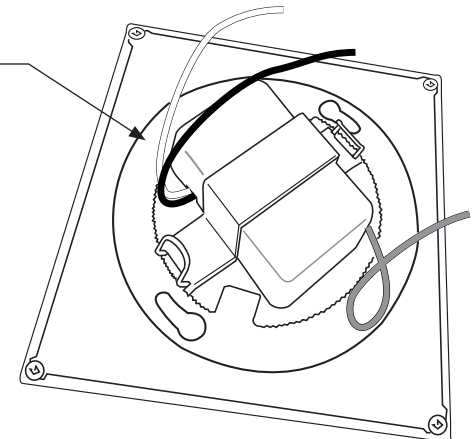

PROJECT	TYPE
CATALOG NUMBER	

KEY FEATURES

- Edgelite technology enables clean, smooth and even light
- Mounts directly to J-box using adjustable keyhole slots and snap ring
- Position orientation enabled by slotted mounting ring
- Available in 4-15/16" square or 6-7/16" square
- Dimmable (see www.gmlighting.net)

ELECTRICAL

- 120VAC LED module with integrated IC chip
- SQR-4: 10W SQR-6: 15W
- Rated Life: 50,000 hrs.

OPTICS

- 3000K, 4000K
- 80+ CRI
- Up to 950 lumens

LABEL

PRODUCT DESCRIPTION

A 120VAC wet location 4" or 6" LED square surface mount downlight with frosted lens that mounts directly to J-Box. Utilizes Edgelite technology for a clean, smooth light that is free of diode imaging or hot spots. The SQR series is perfect for all applications where modern styling and a "clean" light source is required.

Slotted mounting ring enables precise positioning

FIXTURE ORDERING INFORMATION

Catalog No.	Dimensions	Wattage	Lumens	CRI	Color Temp.*
SQR4-30	4-15/16" SQ. x 1-1/2"H	10W	575	80+	3000K
SQR4-40	4-15/16" SQ. x 1-1/2"H	10W	625	80+	4000K
SQR6-30	7-7/16" SQ. x 1-1/2"H	15W	900	80+	3000K
SQR6-40	7-7/16" SQ. x 1-1/2"H	15W	950	80+	4000K

NOTE: Mounts to standard 4" J-Box. Mounting screws not provided.

* Kelvin temperature (color) ±200K

RETROFIT KIT FOR EXISTING RECESSED CANS

Catalog No.	Description
S4-RKT	RETROFIT KIT FOR SQR4 FIXTURE (SOLD SEPARATELY)
S6-RKT	RETROFIT KIT FOR SQR6 FIXTURE (SOLD SEPARATELY)