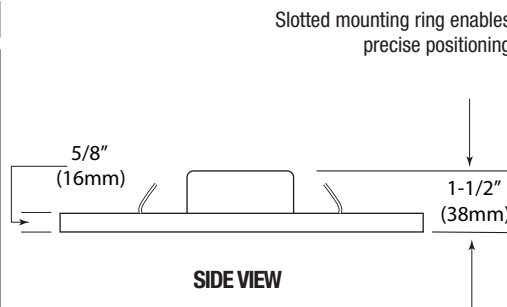

PROJECT	TYPE
CATALOG NUMBER	

KEY FEATURES

- Edgelite technology enables clean, smooth and even light
- Mounts directly to J-box using adjustable keyhole slots and snap ring
- Position orientation enabled by slotted mounting ring
- Available in 4-15/16" square or 6-7/16" square
- Dimmable (see www.gmlighting.net)

ELECTRICAL

- 120VAC LED module with integrated IC chip
- SQR-4: 10W SQR-6: 15W
- Rated Life: 50,000 hrs.

OPTICS

- 3000K, 4000K
- 80+ CRI
- Up to 950 lumens

LABEL

PRODUCT DESCRIPTION

A 120VAC wet location 4" or 6" LED square surface mount downlight with frosted lens that mounts directly to J-Box. Utilizes Edgelite technology for a clean, smooth light that is free of diode imaging or hot spots. The SQR series is perfect for all applications where modern styling and a "clean" light source is required.

Slotted mounting ring enables precise positioning

FIXTURE ORDERING INFORMATION

Catalog No.	Dimensions	Wattage	Lumens	CRI	Color Temp.*
SQR4-30	4-15/16" SQ. x 1-1/2"H	10W	575	80+	3000K
SQR4-40	4-15/16" SQ. x 1-1/2"H	10W	625	80+	4000K
SQR6-30	7-7/16" SQ. x 1-1/2"H	15W	900	80+	3000K
SQR6-40	7-7/16" SQ. x 1-1/2"H	15W	950	80+	4000K

NOTE: Mounts to standard 4" J-Box. Mounting screws not provided.

* Kelvin temperature (color) ±200K

RETROFIT KIT FOR EXISTING RECESSED CANS

Catalog No.	Description
S4-RKT	RETROFIT KIT FOR SQR4 FIXTURE (SOLD SEPARATELY)
S6-RKT	RETROFIT KIT FOR SQR6 FIXTURE (SOLD SEPARATELY)