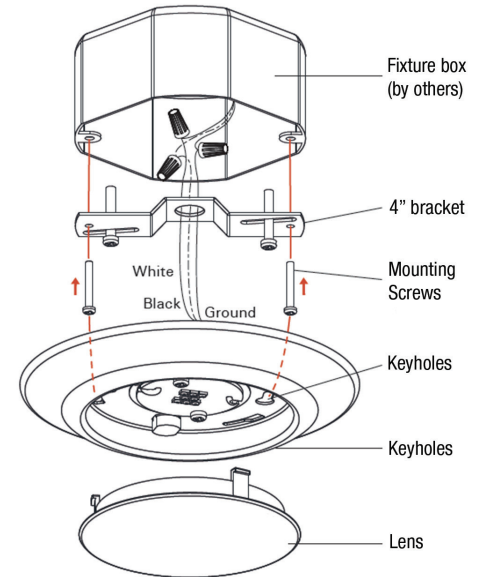

PRODUCT ORDERING INFORMATION

Catalog No.	Dimensions	Wattage	Lumens	Color Temp.*	CRI	Finish
S4-2790-WH	6" dia. x 1-1/2" depth	12W	540	2700K	90+	White
S4-3090-WH	6" dia. x 1-1/2" depth	12W	670	3000K	90+	White
S4-4090-WH	6" dia. x 1-1/2" depth	12W	770	4000K	90+	White

* Kelvin temperature (color) ± 200K

RETRO FIT KIT ORDERING INFORMATION

Catalog No.	Description
S4-RKT	Retrofit kit for S-4. Includes all hardware and screw-in 120V adapter