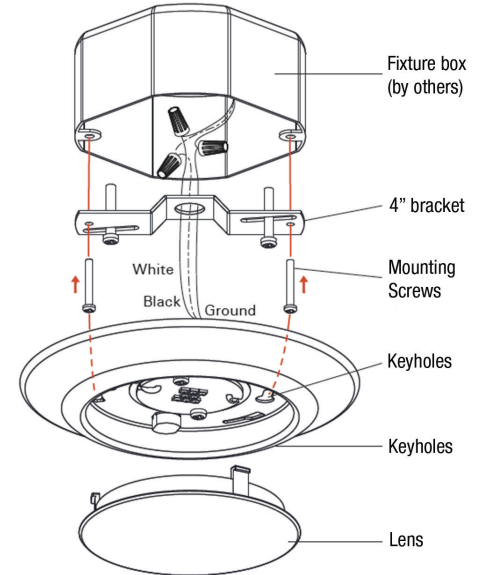

PRODUCT ORDERING INFORMATION

Catalog No.	Dimensions	Wattage	Lumens	Color Temp.*	CRI	Finish
S6-2790-WH	7-1/4" dia. x 1-3/8" depth	15W	920	2700K	90+	White
S6-3090-WH	7-1/4" dia. x 1-3/8" depth	15W	950	3000K	90+	White
S6-4090-WH	7-1/4" dia. x 1-3/8" depth	15W	1050	4000K	90+	White

* Kelvin temperature (color) ± 200K

RETRO FIT KIT ORDERING INFORMATION

Catalog No.	Description
S6-RKT	Retrofit kit for S-6. Includes all hardware and screw-in 120V adapter (right)