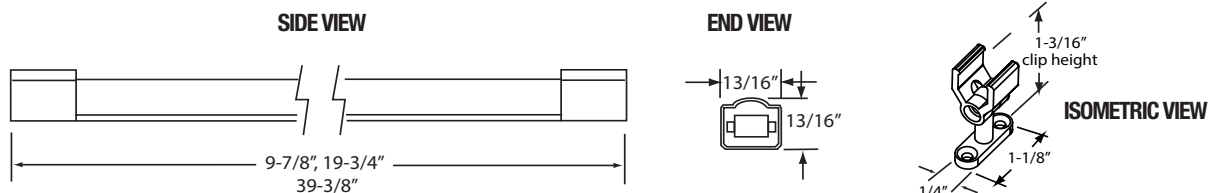

### PRODUCT DESCRIPTION

LARC4 24VDC Architectural LED Linear Lightbar is a 9-7/8", 19-3/4" or 39-3/8" brushed aluminum, rigid and unobtrusive (only .13/16" thick-ness) dimmable LED Lightbar that utilizes a dense array of strategically placed LEDs. LARC4 can be interconnected in series from one 24VDC power source. Only 0.20 amps per 9-7/8", 0.40 amps per 19-3/4", and 0.80 amps per 39-3/8". 50,000 hour LED life. Designed for cove lighting, commercial and architectural applications.