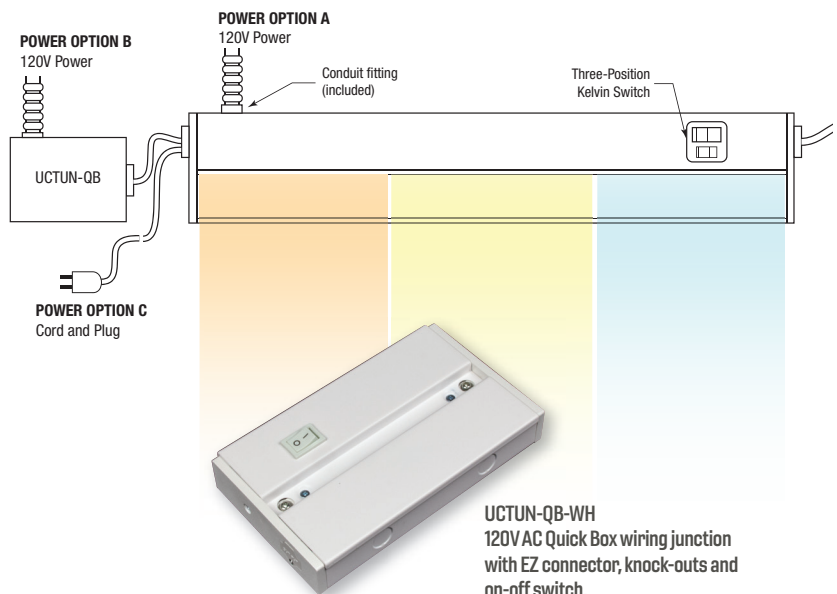

PRODUCT DIAGRAM

ACCESSORIES

Catalog Number	Description
UCTUN-CP6-WH	Plug-in 5' power cord - white
UCTUN-EZ-1-WH	Fixture to fixture connector - white
UCTUN-EZ-1-B	Fixture to fixture connector - black
UCTUN-EZ-6-WH	6" Flexible fixture to fixture connector - white
UCTUN-EZ-6-B	6" Flexible fixture to fixture connector - black
UCTUN-EZ-12-WH	12" Flexible fixture to fixture connector - white
UCTUN-EZ-12-B	12" Flexible fixture to fixture connector - black
UCTUN-QB-WH	Quick-Box wiring junction box with EZ connectors and knock-outs