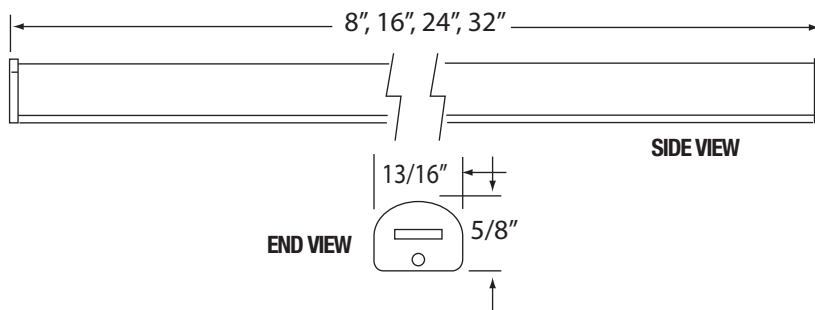

### PRODUCT DESCRIPTION

LARC5 24VDC Architectural LED Linear Lightbar is a 8", 16", 24" or 32" brushed aluminum, rigid and unobtrusive (only 5/8" thickness) dimmable LED Lightbar that utilizes a dense array of strategically placed LEDs. LARC5 can be interconnected in series from one 24VDC power source. Only 3.9W for 8", 7.8W for 16", 11.7W for 24" and 15.6W for 32". 50,000 hour LED life. Designed for cove lighting, commercial and architectural applications. Frosted lens assures an even glow over the length of the fixture with no visible diode imaging.