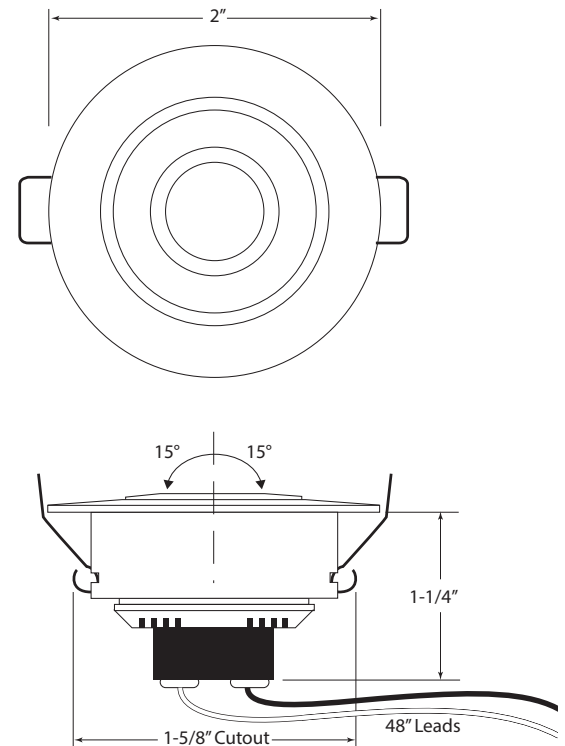

12VDC MINI LED ADJUSTABLE SHALLOW RECESSED DOWNLIGHT FEATURING 30° ADJUSTABILITY

PROJECT	TYPE
CATALOG NUMBER	

PRODUCT DESCRIPTION

A mini-recessed, extremely shallow mount (1-1/4") downlight in a compact, 12VDC luminaire. This tiny fixture works well in book shelves, entertainment centers, personal water and aircraft, or anywhere that discreet, shallow mount lighting is required. 30° adjustability.

PRODUCT SPECIFICATIONS

Construction: All metal construction with acrylic lens. Improved heat sink.

Electrical: LED is 3W. 50,000 hour LED life. Requires external power supply. 48" leads.

LED Specs: 120 lumens. 3000K warm white (WW).

Dimming: Product can be dimmed utilizing GM Lighting 12VDC Dimmable Power Supplies.

Mounting: Recess mount in 1-5/8" drilled hole. Spring clips capture fixture securely.

Rating: ETL listed for interior use only.

Catalog No.	Description	Wattage	Lumens	Dimensions	Finish	LED Life
GMR4-WW-W	12VDC Mini Recessed Downlight	3W	120	2" Dia x 1-1/4" D	White	50,000 hrs.
GMR4-WW-B	12VDC Mini Recessed Downlight	3W	120	2" Dia x 1-1/4" D	Black	50,000 hrs.
GMR4-WW-BA	12VDC Mini Recessed Downlight	3W	120	2" Dia x 1-1/4" D	Brushed Aluminum	50,000 hrs.