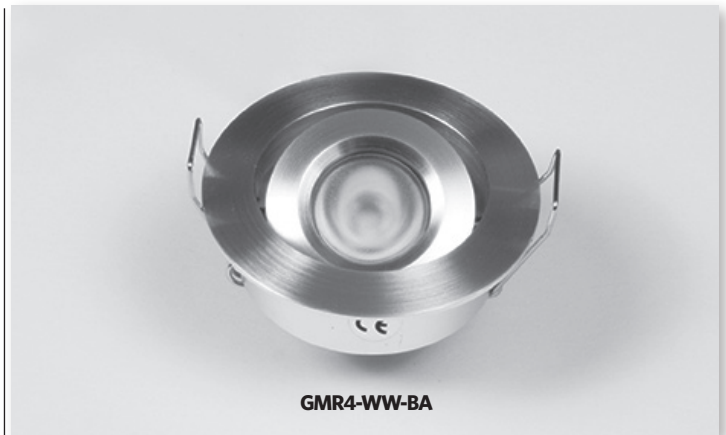

12VDC MINI LED ADJUSTABLE SHALLOW RECESSED DOWNLIGHT FEATURING 30° ADJUSTABILITY

PROJECT	TYPE
CATALOG NUMBER	

PRODUCT DESCRIPTION

A mini-recessed, extremely shallow mount (1-1/4") downlight in a compact, 12VDC luminaire. This tiny fixture works well in book shelves, entertainment centers, personal water and aircraft, or anywhere that discreet, shallow mount lighting is required. 30° adjustability.

PRODUCT SPECIFICATIONS

Construction: All metal construction with acrylic lens. Improved heat sink.

Electrical: LED is 3W. 50,000 hour LED life. Requires external power supply. 48" leads.

LED Specs: 120 lumens. 3000K warm white (WW).

Dimming: Product can be dimmed utilizing GM Lighting 12VDC Dimmable Power Supplies.

Mounting: Recess mount in 1-5/8" drilled hole. Spring clips capture fixture securely.

Rating: ETL listed for interior use only.

Catalog No.	Description	Wattage	Lumens	Dimensions	Finish	LED Life
GMR4-WW-W	12VDC Mini Recessed Downlight	3W	120	2" Dia x 1-1/4" D	White	50,000 hrs.
GMR4-WW-B	12VDC Mini Recessed Downlight	3W	120	2" Dia x 1-1/4" D	Black	50,000 hrs.
GMR4-WW-BA	12VDC Mini Recessed Downlight	3W	120	2" Dia x 1-1/4" D	Brushed Aluminum	50,000 hrs.