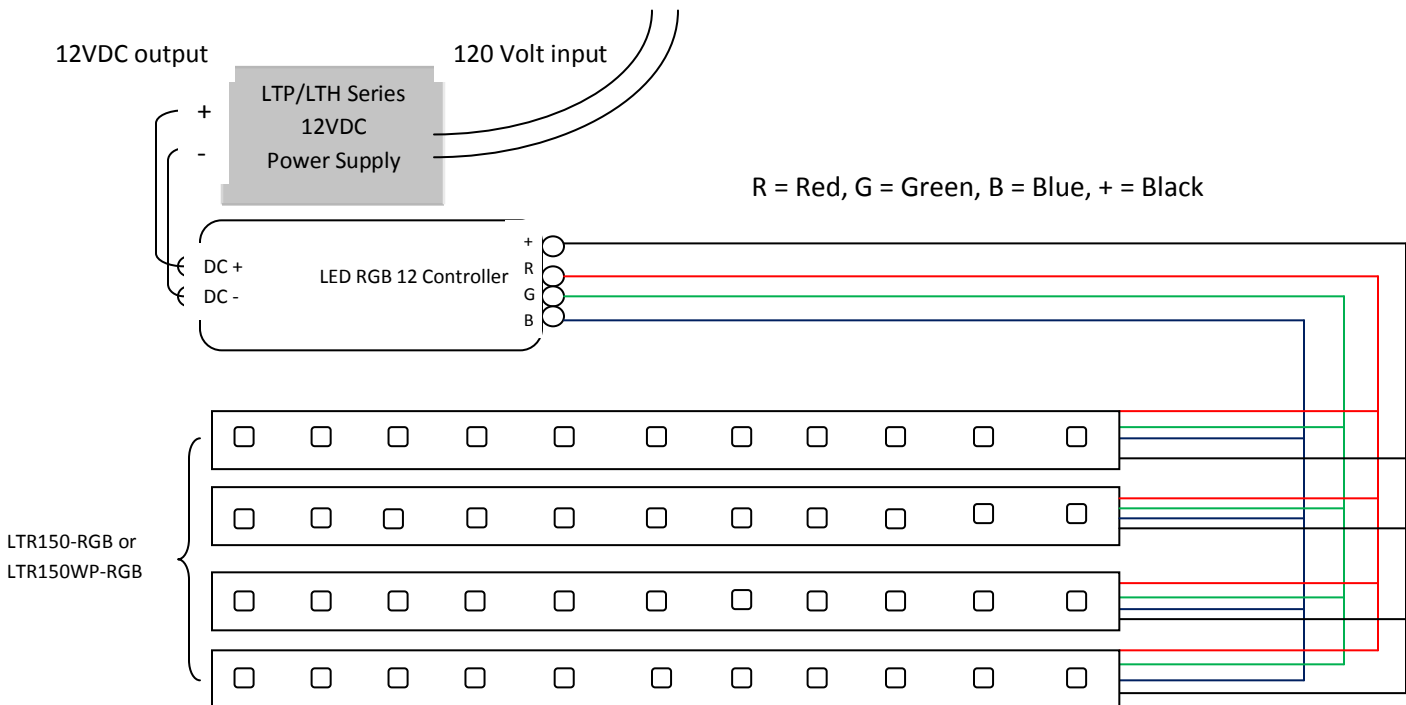

## Wiring diagram for 1- LTR150-RGB/LTR150WP-RGB

## Wiring diagram for 2 – 4 LTR150-RGB/LTR150WP-RGB

Wired in parallel

\*For Installations of 5 or more RGB LED Ribbons, please consult factory