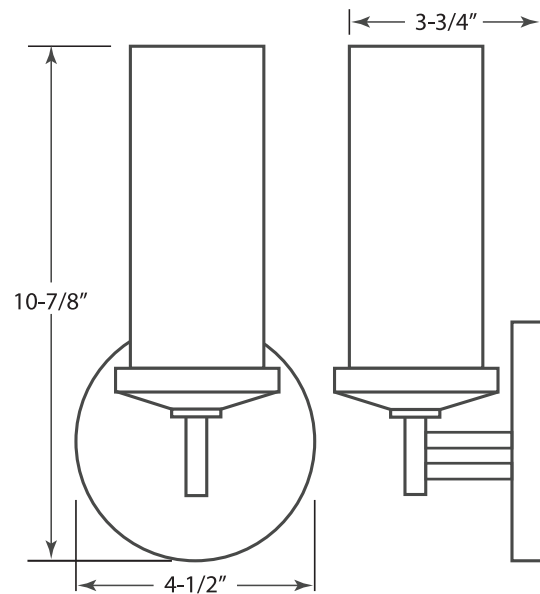

120V WSL-3 FROSTED CYLINDER WITH ROUND BACKPLATE LED WALL SCONCE

PROJECT	TYPE
CATALOG NUMBER	

PRODUCT DESCRIPTION

GM Lighting's eclectic collection of Constellation series 120V LED Wall Sconces offers a unique look to wall and accent lighting for residential, hospitality and commercial interiors. The WSL-3 features a cylindrical frosted glass light pillar that sits atop a round satin nickel platform and armature with round backplate. The frosted glass light pillar houses a 12LED source.

PRODUCT SPECIFICATIONS

Construction: satin nickel lamp and diffuser holder with frosted glass cylindrical diffuser.

Electrical: 120V - 12W. 50,000 hour life.

Lumens: 870 Lumens 3000K CRI 80+

Power Supply: 120VAC

Dimming: Dimmable using standard 120V dimmers.

Mounting: Easy to mount. Please check local construction codes.

Rating: ADA compliant

Catalog No.	Diffuser	Total LED's	Wattage	Lumens	Lens Holder	LED Life
WSL-3	Frosted Glass Cylinder		12W	870 3000k	Satin Nickel	50,000 hrs.