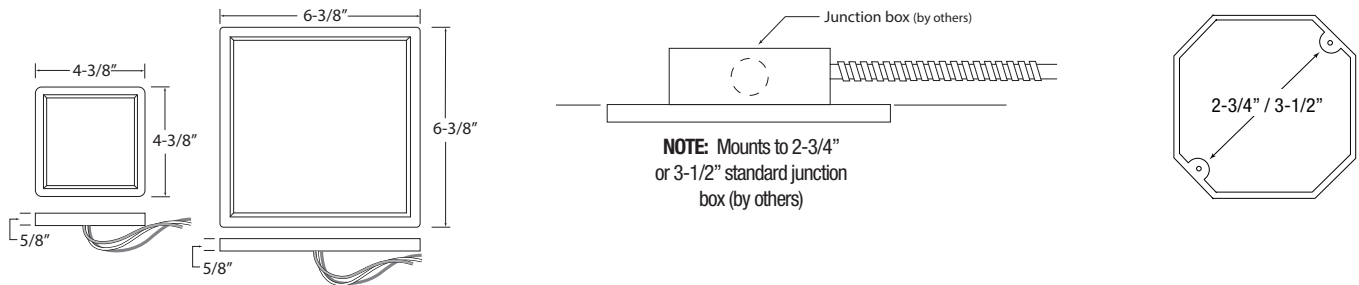

GEOTASK™ 120V 90+ CRI Surface Mount Series

WET LOCATION LED LIGHT SQUARES

GMLighting®

DIMENSION

Note: Ambient operating temp range -4F to 104 F. Do not install in an environment that is outside of the product's listed ambient temp.