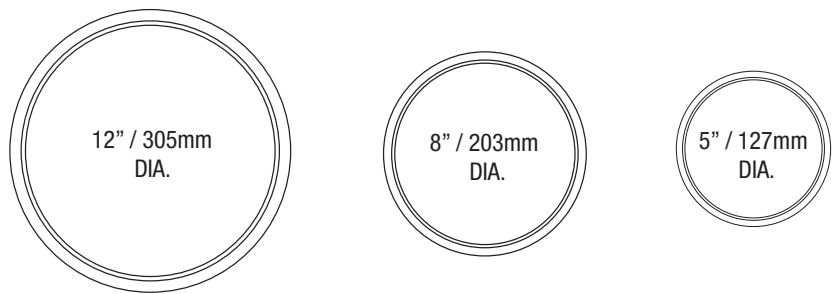

NOTE: NOT COMPATIBLE WITH MUD RING OR PANCAKE BOX