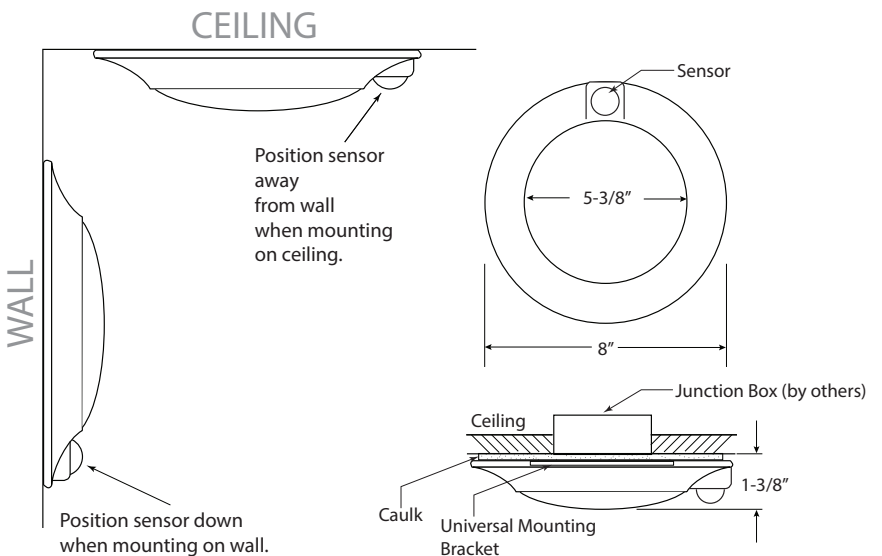

### PRODUCT DIAGRAM

**NOTE: On/off activated after 30 seconds without motion. To maintain wet listing, fixture must be sealed with caulk.**