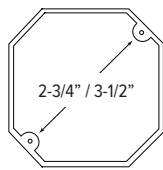

DIMENSIONS

Standard
Junction Box
(Not Included)