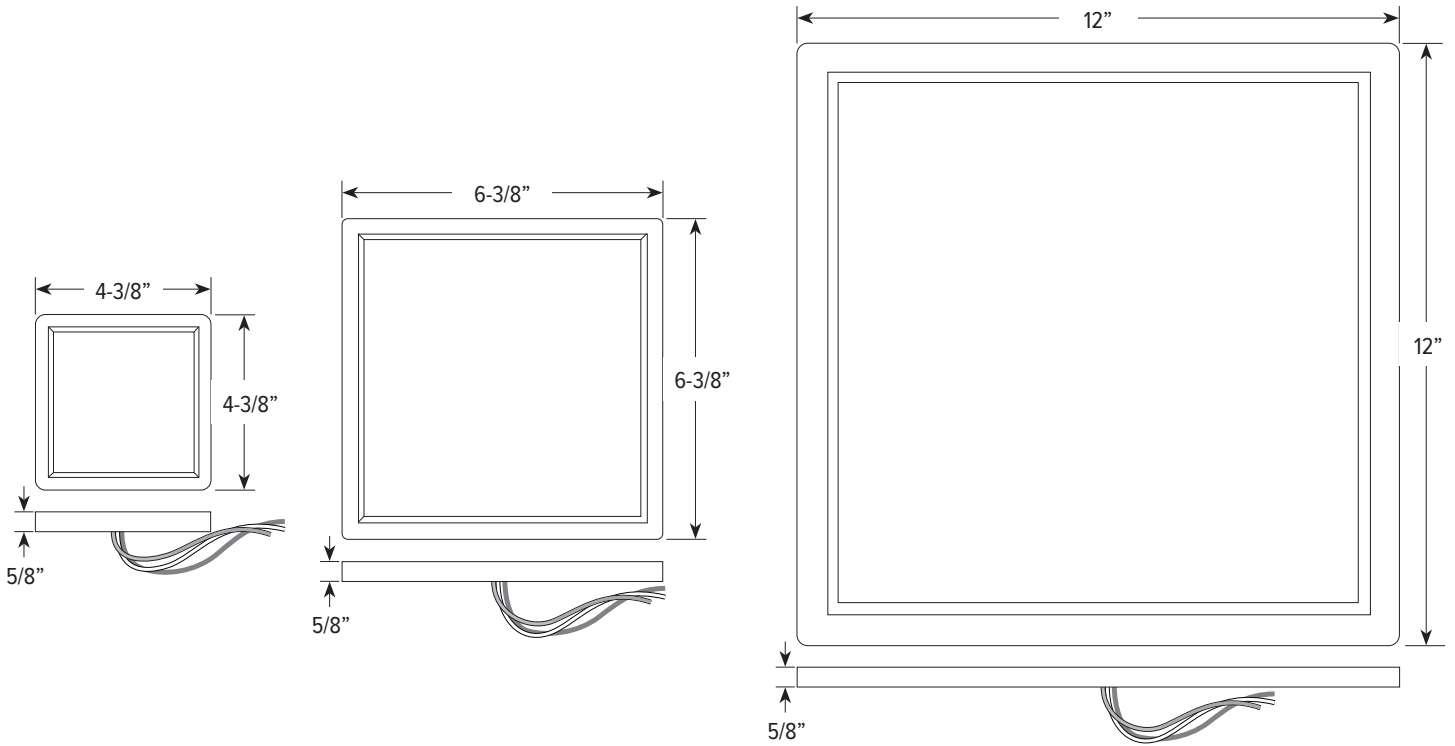

DIMENSIONS