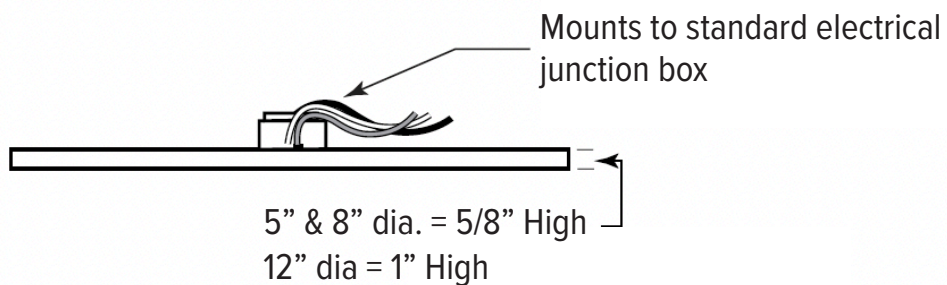

120V Wet Location Selectable Discs

PHOTOMETRIC INFORMATION

Catalog No.	Performance	2700K	3000K	4000K
GM-RND5-TUN	CRI: 90+	595	600	635
GM-RND8-TUN		810	870	900
GM-RND12-TUN		1335	1425	1465

DIMENSIONS

Note: Not compatible with mud in ring or pancake box.