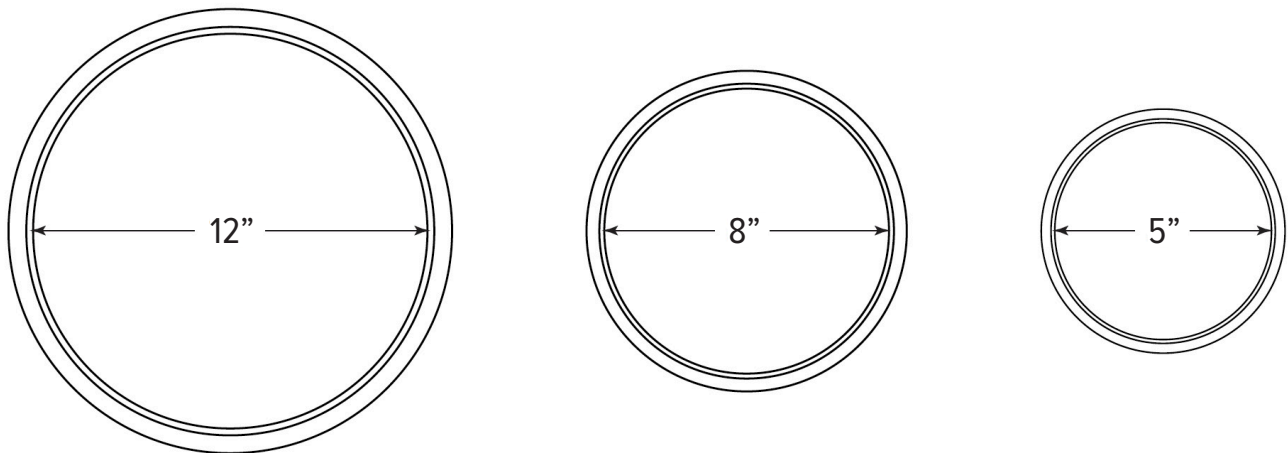

120V Wet Location Selectable Discs

PHOTOMETRIC INFORMATION

Catalog No.	Performance	2700K	3000K	4000K
GM-RND5-TUN	CRI: 90+	595	600	635
GM-RND8-TUN		810	870	900
GM-RND12-TUN		1335	1425	1465

DIMENSIONS

Note: Not compatible with mud in ring or pancake box.