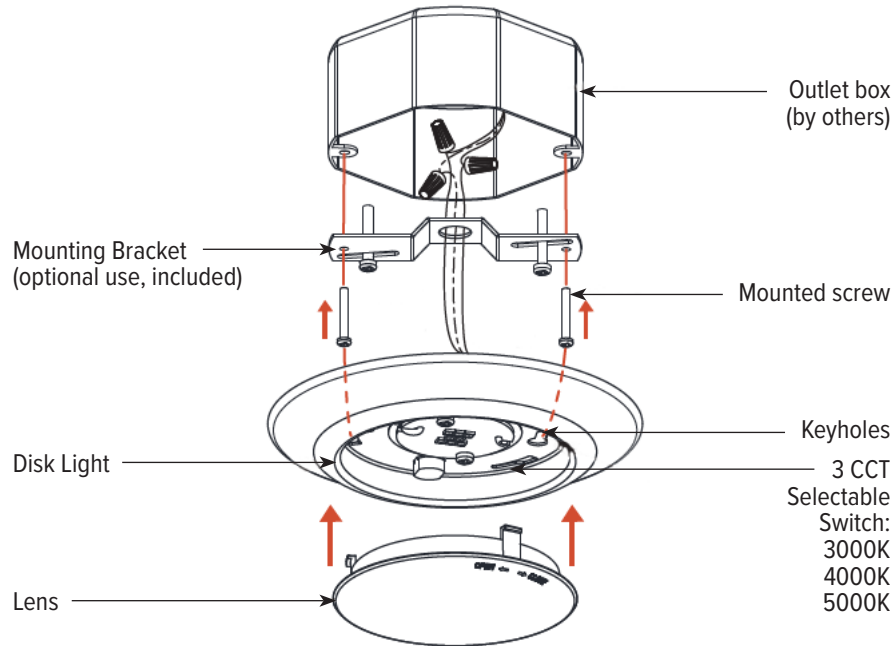

Surface Mount Downlight

120V R6 Series Specification Sheet 6" Low Profile Disk

GM Lighting®

PRODUCT OVERVIEW

This circular surface downlight is Title 24 certified and rated for use in closet spaces. The white powder coated steel housing with white opal lens blends in with most interior applications. Room-side selection of 3 CCT options allows the best color temperature choice for specific needs. Retrofit option for 6" downlight can.

FEATURES

- 120V operation
- 3CCT selectable switch
- Dimmable (TRIAC)
- Full foam gasketing
- Closet rated for installation within the clothes closet storage space
- Mounts to a standard J-Box or 6" recessed downlight (requires R6-RKT mounting kit).

ACCESSORIES

Catalog No.	Description
R6-RKT	Retrofit kit for S6 fixture. Includes all hardware and screw-in 120V adapter.

Surface Mount Downlight

120V R6 Series Specification Sheet 6" Low Profile Disk

FIXTURE BODY

DIMENSIONS