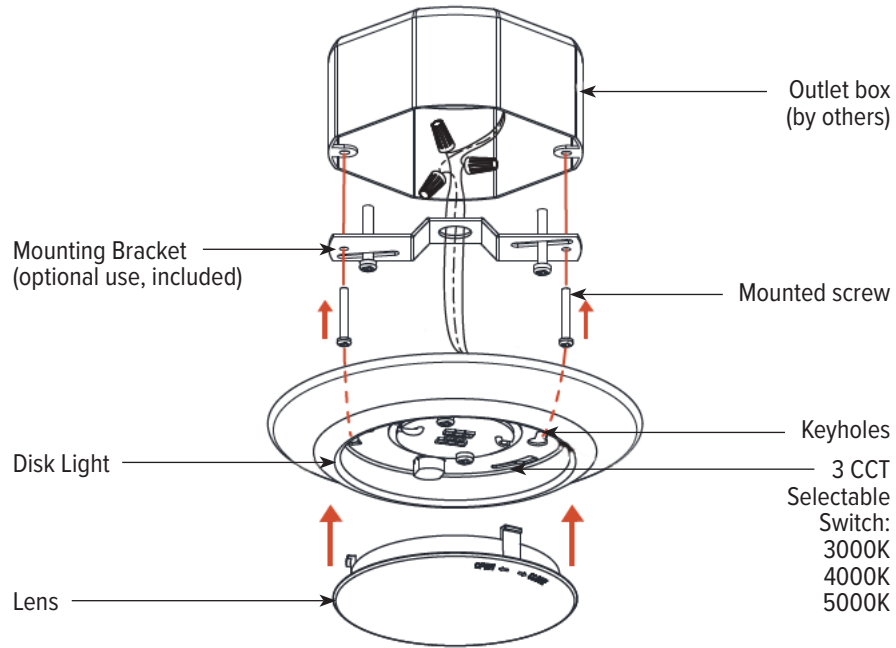

R6 Series

120V Surface Mount Downlight 6" Low Profile Disk Specification Sheet

DIAGRAM