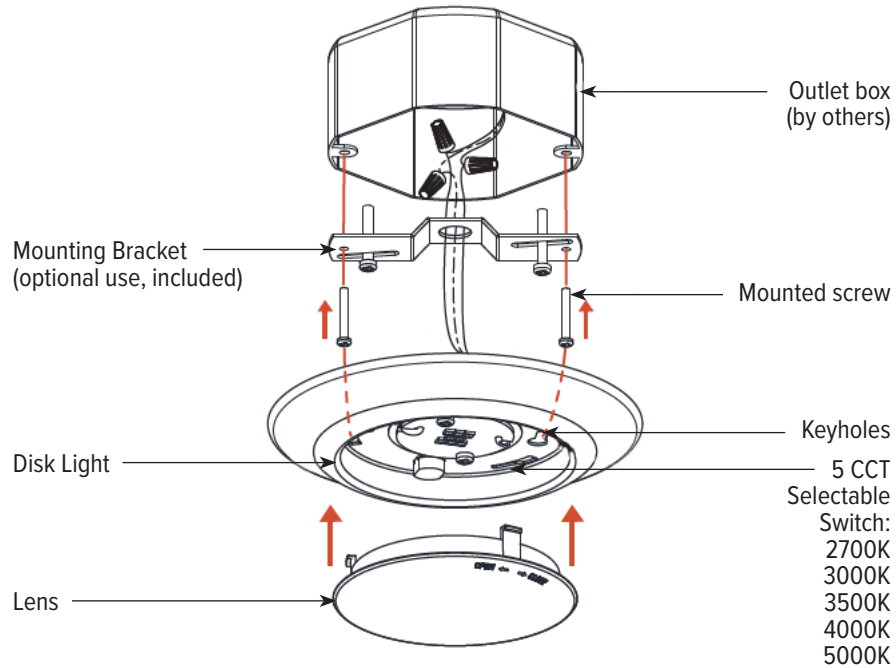

Surface Mount Downlight

120V S4 Series Specification Sheet 4" Low Profile Disk

FIXTURE BODY