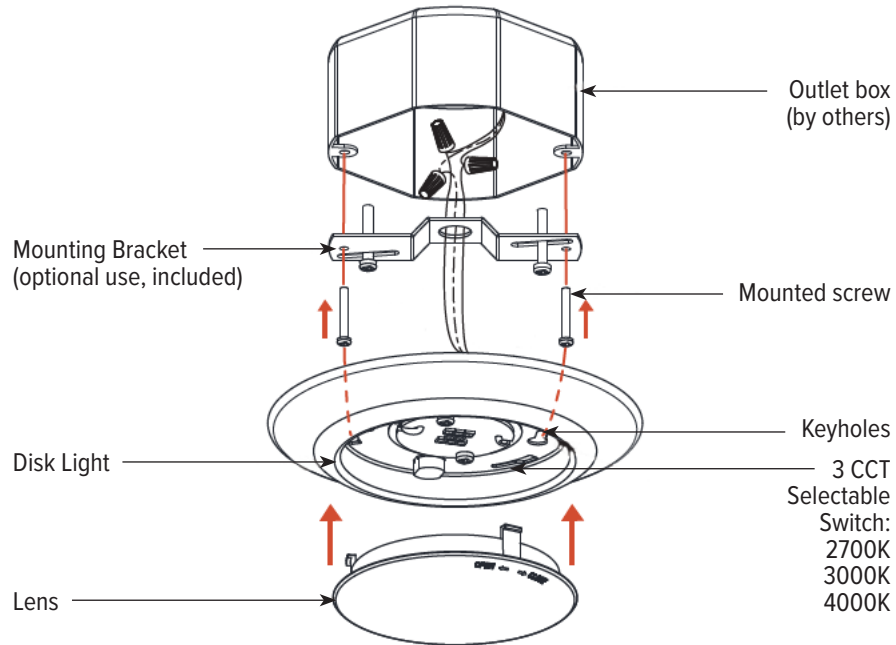

Surface Mount Downlight

120V S6 Series Specification Sheet 6" Low Profile Disk

GM Lighting®

PRODUCT OVERVIEW

These circular surface mount downlights are closet rated for use throughout residential or commercial sites. Constructed of a high quality aluminum body with translucent white polycarbonate diffuser for low glare and durability. S6 luminaires are versatile and provide high quality illumination which meets Title 24/JA8 requirements.

ACCESSORIES

Catalog No.	Description
S6-RKT	Retrofit kit for S6 fixture. Includes all hardware and screw-in 120V adapter.

Surface Mount Downlight

120V S6 Series Specification Sheet 6" Low Profile Disk

FIXTURE BODY

DIMENSIONS