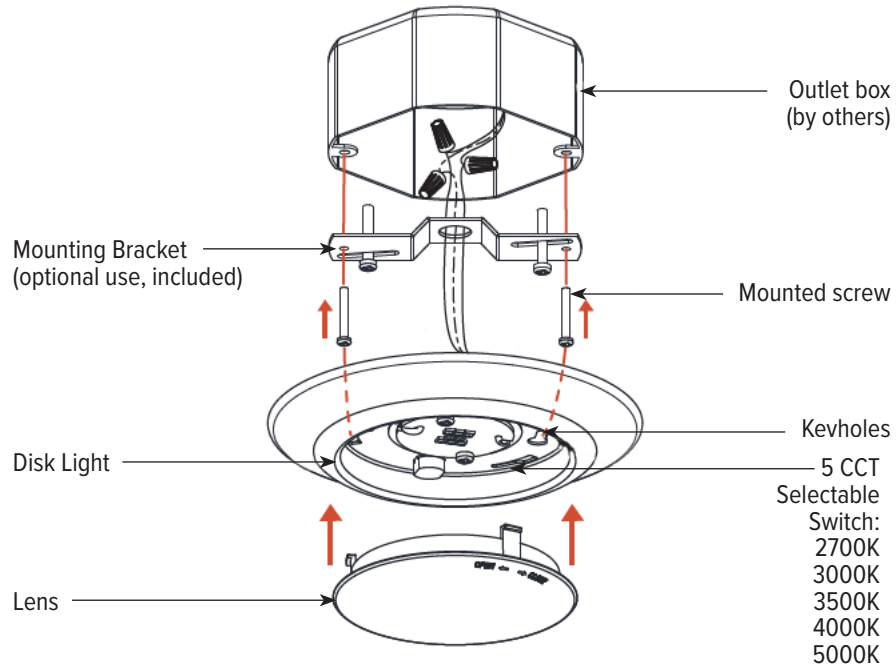

Surface Mount Downlight

120V S6 Series Specification Sheet 6" Low Profile Disk

GM Lighting®

PRODUCT OVERVIEW

These circular surface mount downlights are closet rated for use throughout residential or commercial sites. Constructed of a high quality aluminum body with translucent white polycarbonate diffuser for low glare and durability. S6 luminaires are versatile and provide high quality illumination which meets Title 24/JA8 requirements.

ACCESSORIES

Catalog No.	Description
S6-RKT	Retrofit kit for S6 fixture. Includes all hardware and screw-in 120V adapter.

Surface Mount Downlight

120V S6 Series Specification Sheet 6" Low Profile Disk

FIXTURE BODY

DIMENSIONS