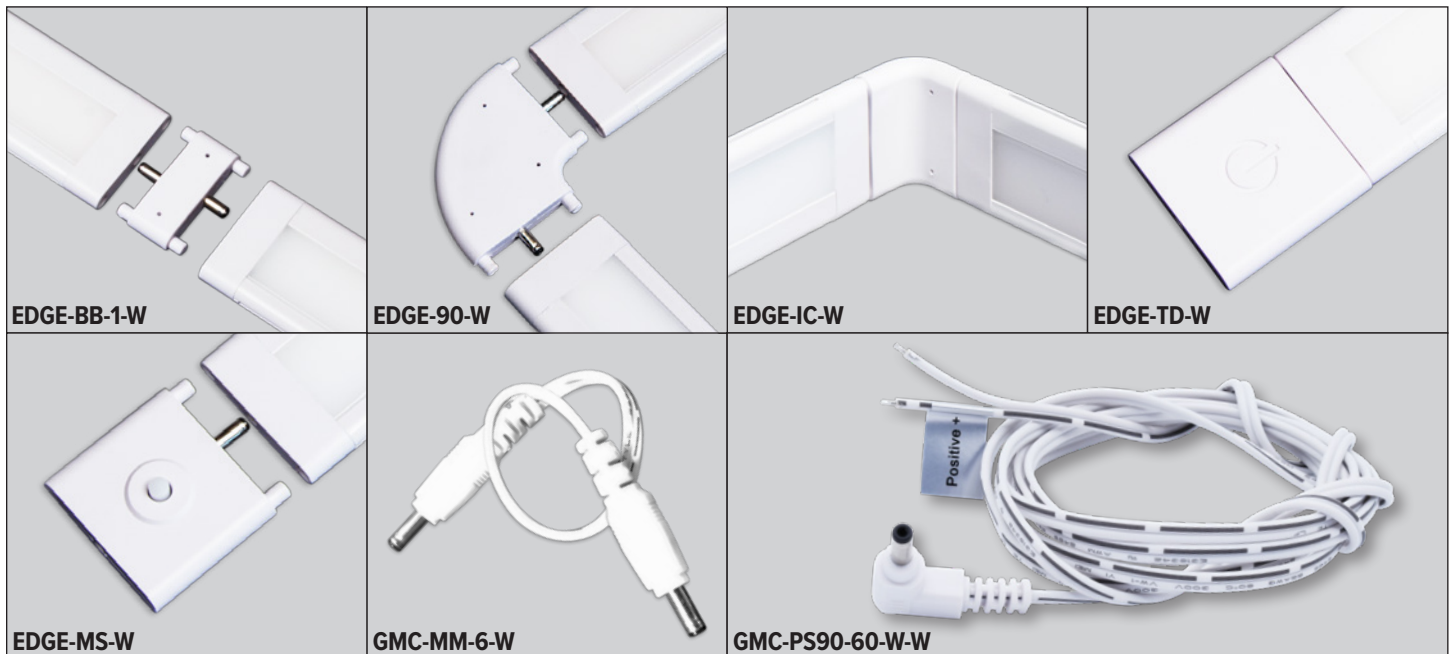

Catalog No.	Description
GMC-MF-24-W(B)	24" male to female cable connector - White or Black
GMC-MF-39-W(B)	39" male to female cable connector - White or Black
GMC-MF-60-W(B)	60" male to female cable connector - White or Black
GMC-MM-3-W(B)	3" male to male cable connector - White or Black
GMC-MM-6-W(B)	6" male to male cable connector - White or Black
GMC-MM-12-W(B)	12" male to male cable connector - White or Black
GMC-MM-24-W(B)	24" male to male cable connector - White or Black
GMC-MM-39-W(B)	39" male to male cable connector - White or Black
GMC-MM-60-W(B)	60" male to male cable connector - White or Black
GMC-FF-3-W(B)	3" female to female connector - White or Black
GMC-PS-24-W(B)	24" lightbar to power supply connector - White or Black
GMC-PS-48-W(B)	48" lightbar to power supply connector - White or Black
GMC-PS-60-W(B)	60" lightbar to power supply connector - White or Black
GMC-PS90-60-W(B)	60" lightbar to power supply 90° connector - White or Black
GMSB-W(B)	Splice Box in white (W) or black (B) - 2"L x 1"W x 5/8"D

Note: Ambient operating temp range -4F to 104 F. Do not install in an environment that is outside of the product's listed ambient temp. EDGE-TD use with only non-dimming power supply.

Use a male to male connector to join bars. Use a female to female connector to join cables.