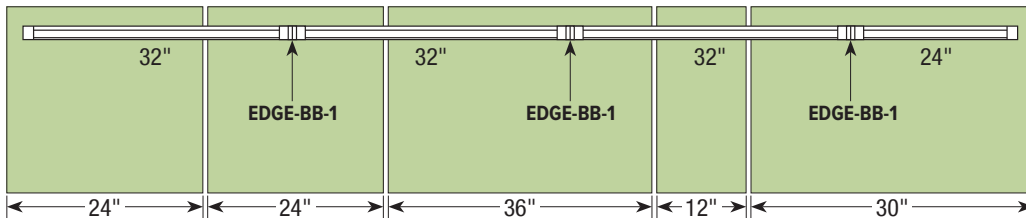

CABINET LAYOUT TWO - 126" CABINET CONFIGURATION

SlimEdge™ Fixtures linked with **EDGE-BB-1** fixture-to-fixture connectors