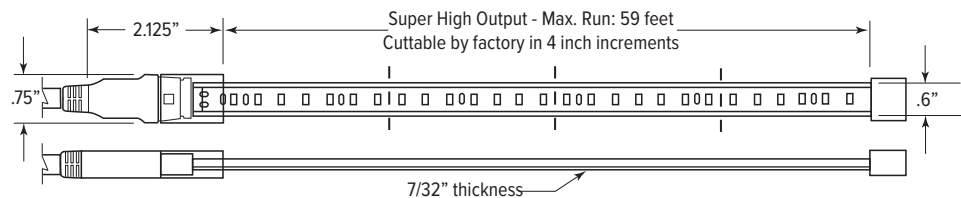

WARRANTY

- 5 years
- Do not install in an application that is not easily accessed for service.

ORDERING INFORMATION

	-		-		
Model		Output		Color Temp.	Feet - Inches
V120		SHO		2700K (27)	XXX-X
				3000K (30)	
				4000K (40)	

Product Video

▶ SCAN ME

Product Configurator

▶ SCAN ME